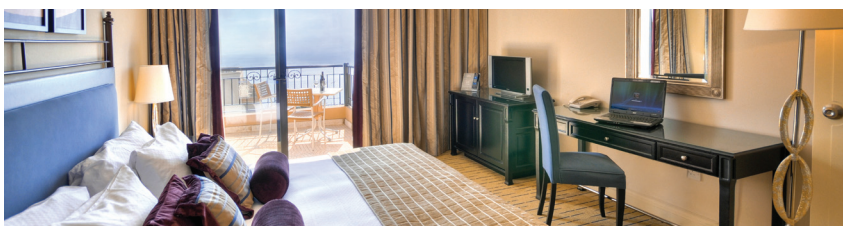

ROOMS | 180 rooms and 70 executive club rooms including 39 suites, all with balcony. All rooms and suites are provided with tea and coffee making facilities, cable TV, ADSL internet, minibar, safe and hair-dryer.