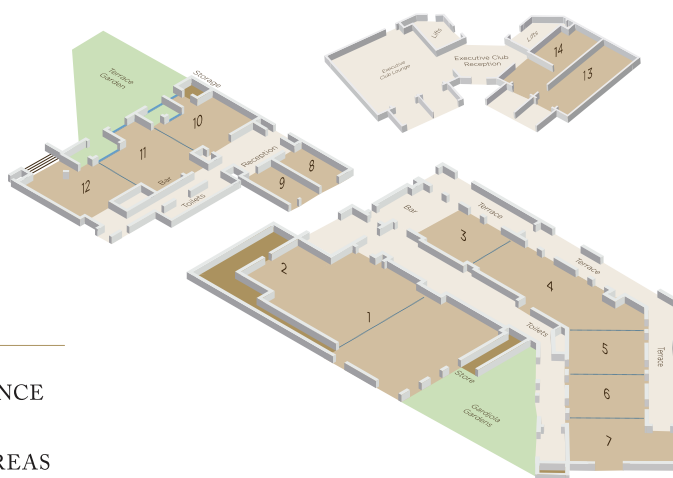

EVENTS FACILITIES | Corinthia Hotel St. George's Bay is a seafront complex with extensive conference and incentive facilities. The range and flexibility of the events spaces is only surpassed by the choice of restaurants, bars, leisure facilities and different styles of accommodation within the resort.

- CONFERENCE ROOMS
- PUBLIC AREAS
- BACK OF HOUSE
- WINDOWS
- PARTITIONS

BUSINESS SERVICES

- 14 meeting rooms ranging from boardrooms for 8 delegates to conference rooms for 550 delegates
- Direct access to sun terraces with garden or sea views from each meeting room
- Private dining - up to 800 guests indoors and 1200 outdoors
- Exclusive offsite venues – catered by Events
- Catering by Catermax, a leading outside catering event company
- Wireless internet access
- Computer and mobile phone hire
- Copy/ print service and fax machine available

	Area metres²	Width metres	Length metres	Height metres	Width feet	Length feet	Height feet	Theatre	Class-room	Board-room	Banquet	Reception
1 Fortress Suite	322	14.00	23.00	4.00	45'11	75'6	13'1	550	255	80	400	800
2 Stage	36	4.00	9.00	3.50	13'1	29'6	11'6	–	–	–	–	–
3 Bastion I	96	8.50	11.30	3.18	27'1	37'1	10'5	30	25	20	40	75
4 Bastion II	127	8.50	15.00	3.18	27'1	49'3	10'5	110	60	60	120	170
Bastion I&II	223	8.50	26.30	3.18	27'1	86'4	10'5	155	80	75	170	350
5 Gardjola I	68	8.50	8.00	3.18	27'1	26'3	10'5	40	27	20	40	65
6 Gardjola II	68	8.50	8.00	3.18	27'1	26'3	10'5	40	27	20	40	65
7 Gardjola III	85	8.50	10.00	3.18	27'1	32'1	10'5	60	27	20	50	85
Gardjola I,II&III	221	8.50	26.00	3.18	27'1	85'4	10'5	150	80	70	160	300
8 Summit	23	3.50	6.80	2.75	11'6	22'4	9'0	–	–	12	–	–
9 Congress	39	3.50	6.80	2.75	11'6	22'4	9'0	–	–	12	–	–
10 Terrace I	51	6.60	6.00	2.75	21'8	19'8	9'0	30	18	16	–	30
11 Terrace II	91	6.60	7.80	2.75	21'8	25'7	9'0	41	18	22	–	40
12 Terrace III	55	6.60	7.30	2.75	21'8	23'1	9'0	30	18	16	–	30
Terrace I & II	10	6.60	13.80	2.75	21'8	45'3	9'0	70	36	40	–	80
13 ExecBoardroom I	10	2.50	4.00	2.75	8'2	13'1	9'0	–	–	8	–	–
14 ExecBoardroom II	17	2.50	7.00	2.75	8'2	23'0	9'0	–	–	14	–	–

CORINTHIA HOTEL ST.GEORGE'S BAY
St George's Bay, St Julians STJ 3301, Malta
Tel: +356 2137 4114 E-mail: stgeorges@corinthia.com

GDS Codes: Amadeus (IA) Galileo (UA) Sabre (AA) Worldspan (TW)
IAMLASAN IA12502 IA50484 IAISGO

CORINTHIA™
HOTELS

corinthia.com